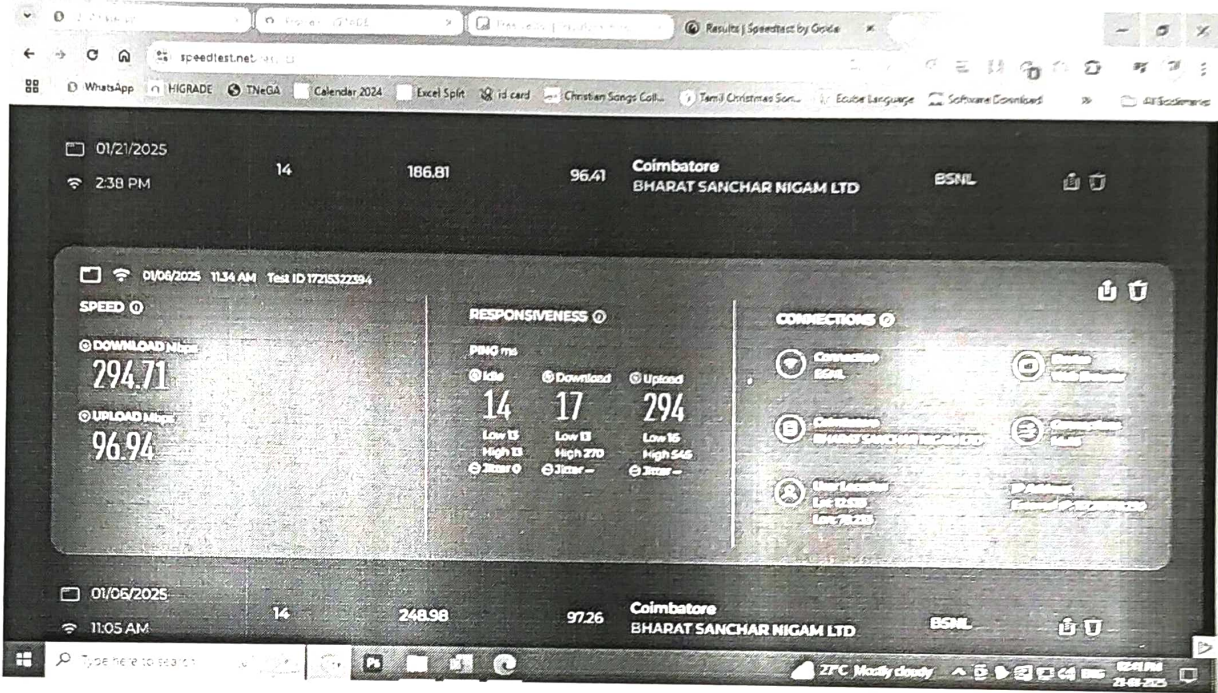

DON BOSCO COLLEGE

Accredited B++ Grade by NAAC with CGPA 2.92

Athiyaman Bypass Road, Sogathur Post, Dharmapuri 636 809

Phone : 94436 04446, 94436 04447

E-mail : dbc155@live.in Website : www.dbcdharmapuri.edu.in

Bandwidth of Internet connection in the Institution